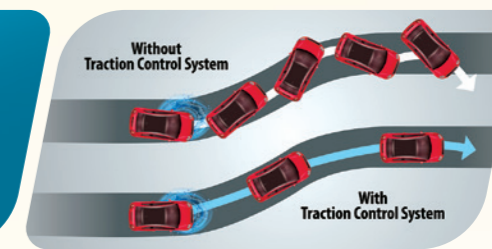

Online Weather Forecast

Smartphone Connectivity

Bluetooth Connectivity

4G & Wi-Fi Connectivity

8" Floating Infotainment Head Unit

6 USB Ports Never run out of USB ports; with 3 at the front, 2 at the rear and 1 behind the rear view mirror to power the dash cam.

Responsive *Driving*

Enjoy an exhilarating drive that allows you to appreciate every curve and bend effortlessly with the IRIZ's proven race-winning credentials underpinned by PROTON's renowned ride and handling.

Reassured *Safety*

6 SRS Airbags

Experience excitement confidently in the IRIZ. With a comprehensive list of safety equipment and a 5-Star ASEAN NCAP rating, safety will always come first.

Reinforced Body Structure with Hot Press Formed Steel

Electronic Stability Control and Traction Control System

Hill Hold Assist