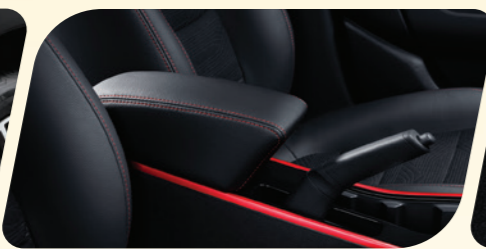

3 TIMES
FREE LABOUR
SERVICE

A Member of
DRB-HICOM

Refreshed *Design*

A new infinite weave grille, in combination with a redesigned front bumper, sets the tone for an active and sportier IRIZ.

LED Headlamps

Semi Leather Seats

Air-Conditioning with Digital Display

LED Daytime Running Lamps

Front Armrest with Console Box

Sport Pedals

16" Alloy Wheels

All-Round Body Mouldings

Black Roof with Roof Rails

Revolutionary *Connectivity*

Offering connectivity that is unmatched by any other vehicle in its class, feel in command as you connect to the IRIZ for communication, navigation and entertainment options.