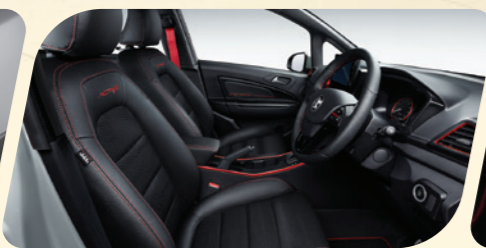

3 TIMES
FREE LABOUR
SERVICE

A Member of
DRB-HICOM

Refreshed *Design*

A new infinite weave grille, in combination with a redesigned front bumper, sets the tone for an active and sportier IRIZ.

LED Headlamps

Semi Leather Seats

Air-Conditioning with Digital Display

LED Daytime Running Lamps

Front Armrest with Console Box

Sport Pedals

16" Alloy Wheels

All-Round Body Mouldings

Black Roof with Roof Rails